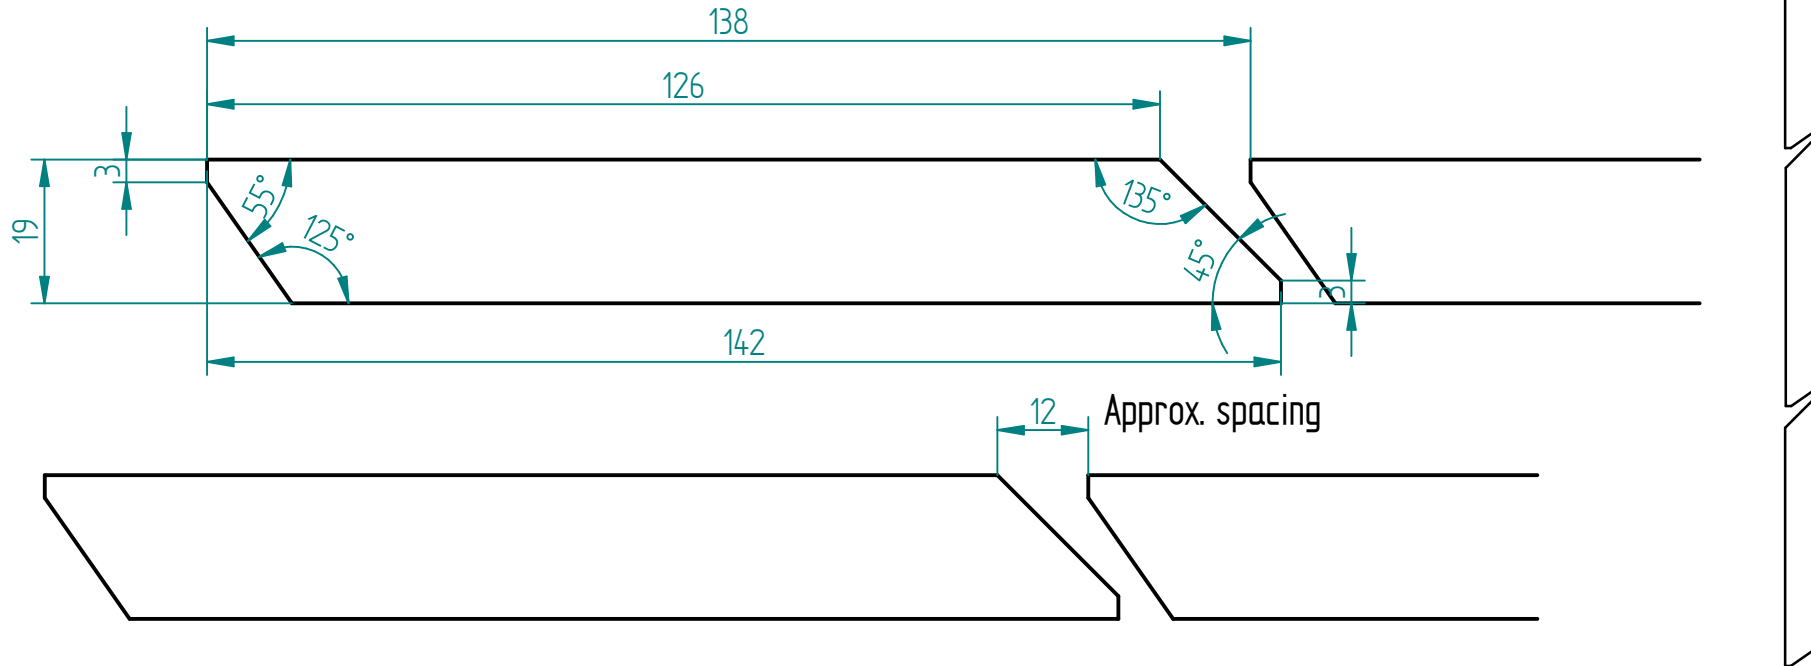

IWC8 Cladding Profile

Rainshield Cladding

138mm Face (at 12mm spacing)

For Horizontal Installation Only

REVISION HISTORY

REV	DESCRIPTION	DATE	APPROVED

Instant pricing calculator at
www.iwood.co.uk – 01889 279 018

iWood Timber Ltd

	NAME	DATE			
DRAWN	dauidc	05/08/15			
CHECKED					
ENG APPR					
MGR APPR			TITLE		
UNLESS OTHERWISE SPECIFIED DIMENSIONS ARE IN MILLIMETERS ANGLES ±X.X° 2 PL ±X.XX 3 PL ±X.XXX			SIZE	DWG NO	REV
			A4		
SCALE:		WEIGHT:	SHEET 1 OF 1		